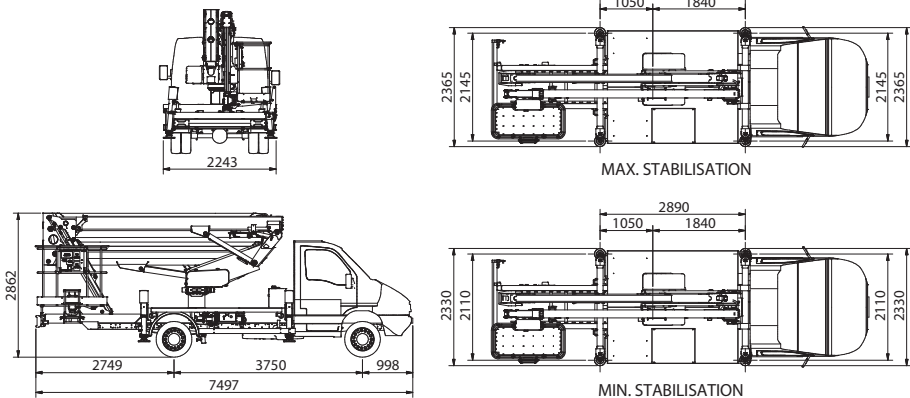

SPECIFICATION

CTEZED 23.3 JHN IVECO 6t

OUTRIGGER FOOTPRINT

WORKING ENVELOPE

DIMENSIONS

* outreach and height max values and repeatability can change within ± 3% due to manufacturing variation and working condition.