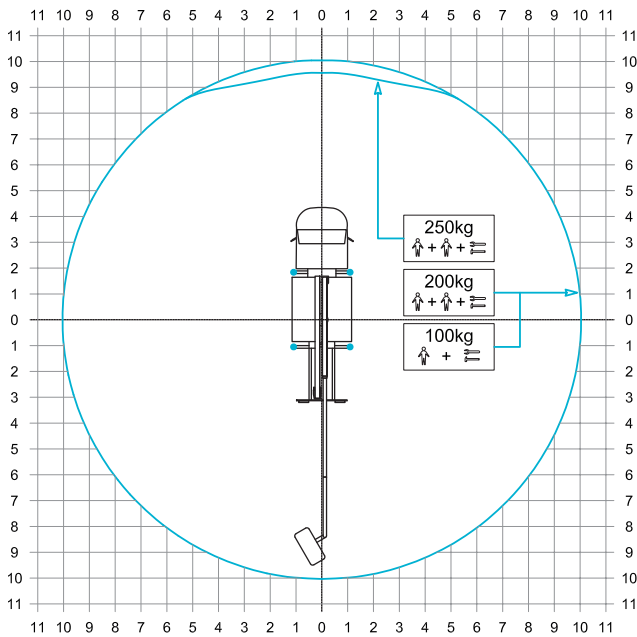

SPECIFICATION

CTEZED 23.3 JHN IVECO 6t

OUTRIGGER FOOTPRINT

WORKING ENVELOPE

DIMENSIONS

* outreach and height max values and repeatability can change within ± 3% due to manufacturing variation and working condition.