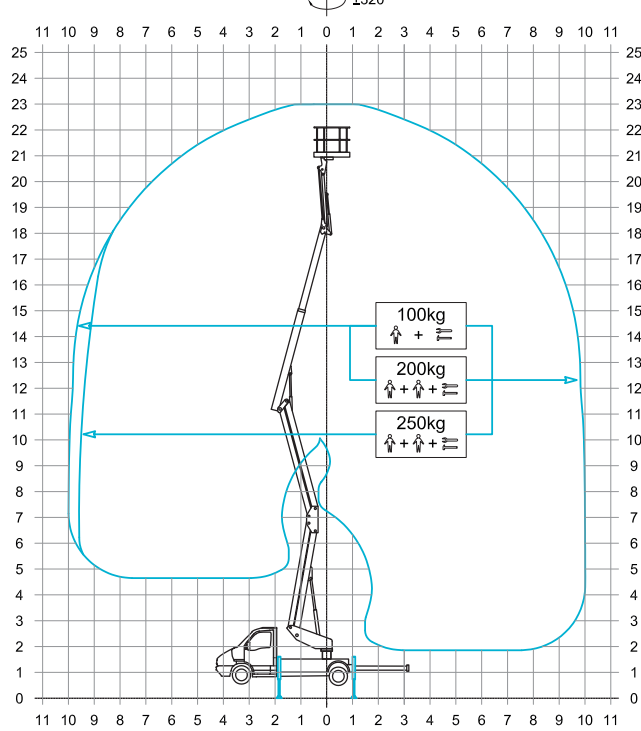

SPECIFICATION

CTEZED 23.3 JHN IVECO 6t

OUTRIGGER FOOTPRINT

WORKING ENVELOPE

DIMENSIONS

* outreach and height max values and repeatability can change within ± 3% due to manufacturing variation and working condition.