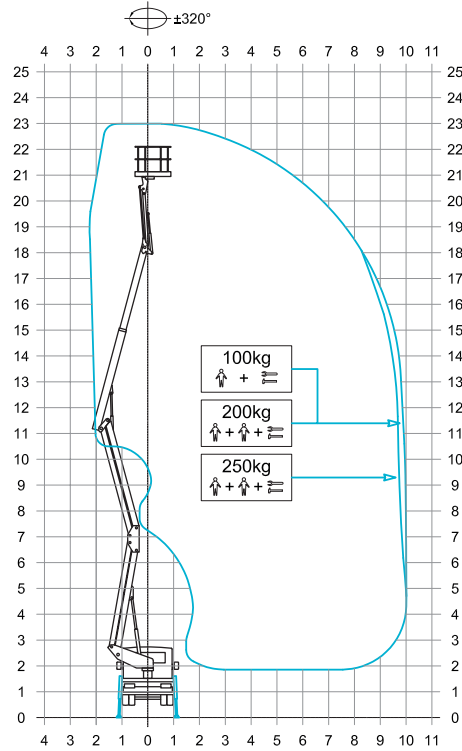

SPECIFICATION

CTEZED 23.3 JHN IVECO 6t

OUTRIGGER FOOTPRINT

WORKING ENVELOPE

DIMENSIONS

* outreach and height max values and repeatability can change within ± 3% due to manufacturing variation and working condition.