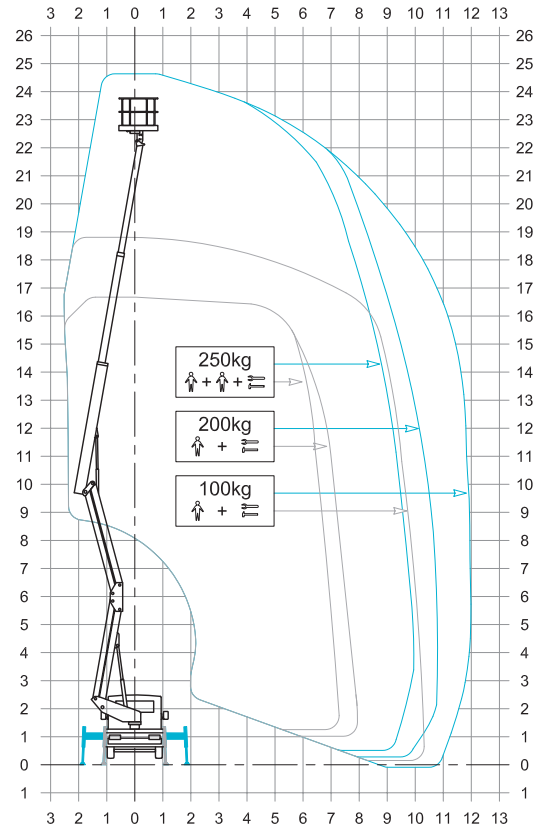

# CTEZED 25 HV IVECO Daily

24,6 m\*

12 m\*

250 kg

22,6 m

1400x700x1100 mm

**GVW min**

3,5 t

±320°

## WORKING ENVELOPE

\* outreach and height max values and repeatability can change within ± 3% due to manufacturing variation and working condition.