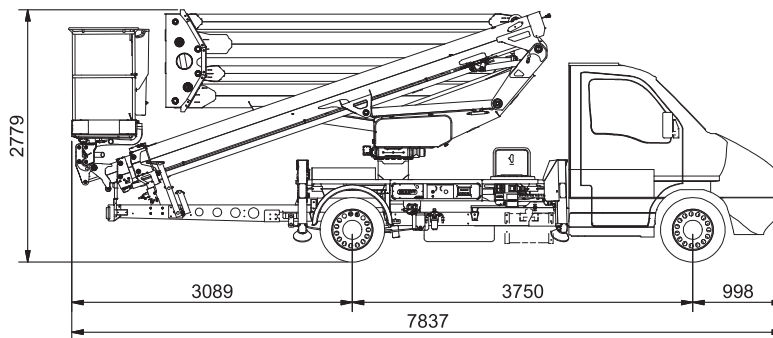

DIMENSIONS

CTE S.p.A.

Headquarter 7 Via Caproni - Rovereto (TN) IT, 38068

Ph. +39 0464 48.50.50 - Fax +39 0464 48.50.99

info@ctelift.com - www.ctelift.com

Factory 5 Loc. Terramatta - Rivoli Veronese (VR) IT, 37010

CTE UK Ltd Enderby Leicestershire - UK