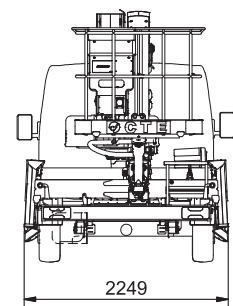

DIMENSIONS

CTE S.p.A.

Headquarter 7 Via Caproni - Rovereto (TN) IT, 38068

Ph. +39 0464 48.50.50 - Fax +39 0464 48.50.99

info@ctelift.com - www.ctelift.com

Factory 5 Loc. Terramatta - Rivoli Veronese (VR) IT, 37010

CTE UK Ltd Enderby Leicestershire - UK