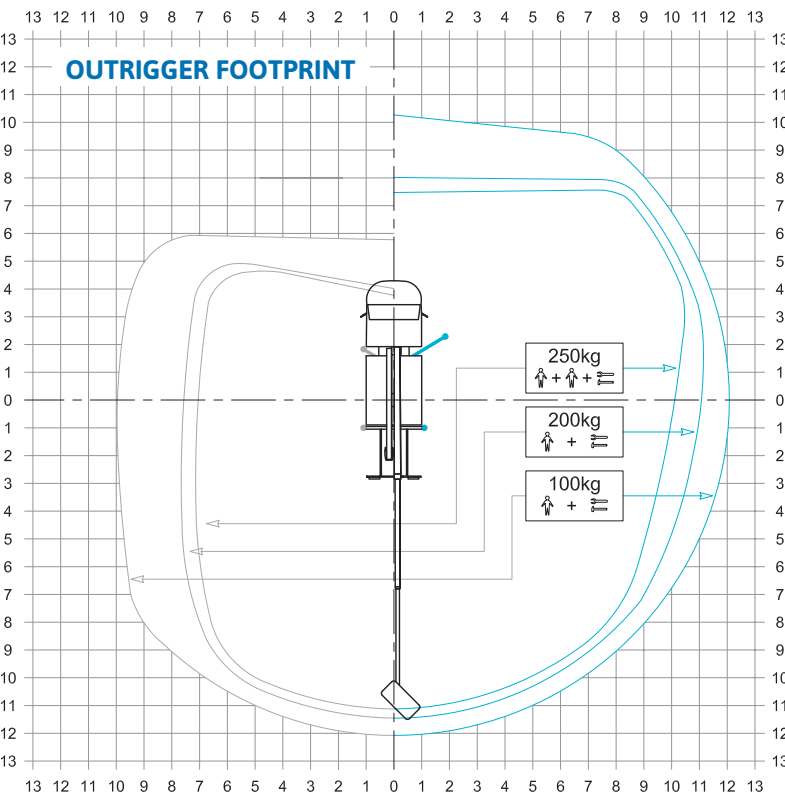

# CTEZED 25 HV IVECO Daily

24,6 m\*

12 m\*

250 kg

22,6 m

1400x700x1100 mm

**GVW min**

3,5 t

±320°

## WORKING ENVELOPE

\* outreach and height max values and repeatability can change within ± 3% due to manufacturing variation and working condition.